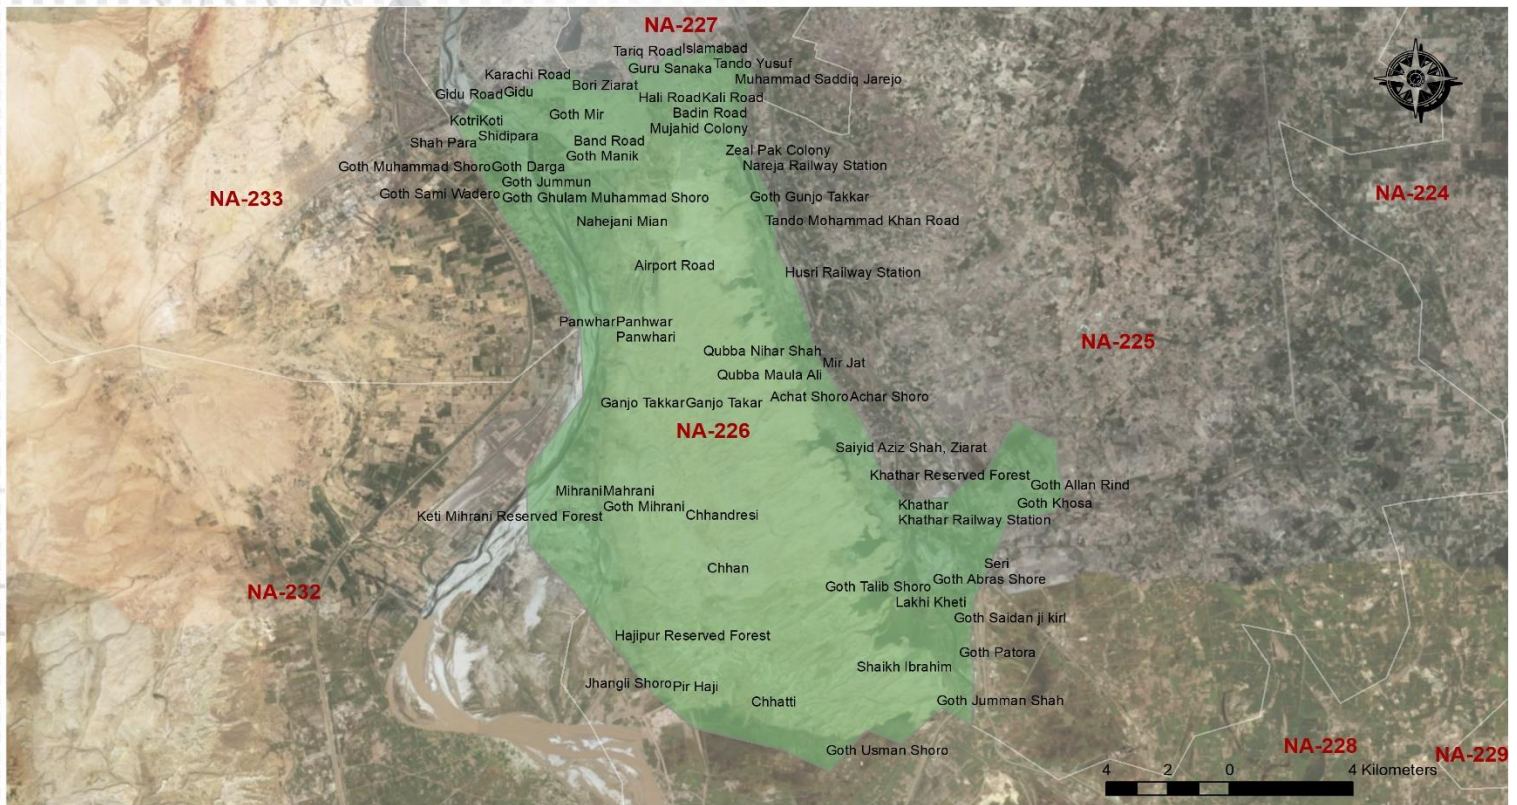

# CONSTITUENCY PROFILE

NA-226 HYDERABAD-II

SINDH

CONSTITUENCY  
POPULATION

727,008